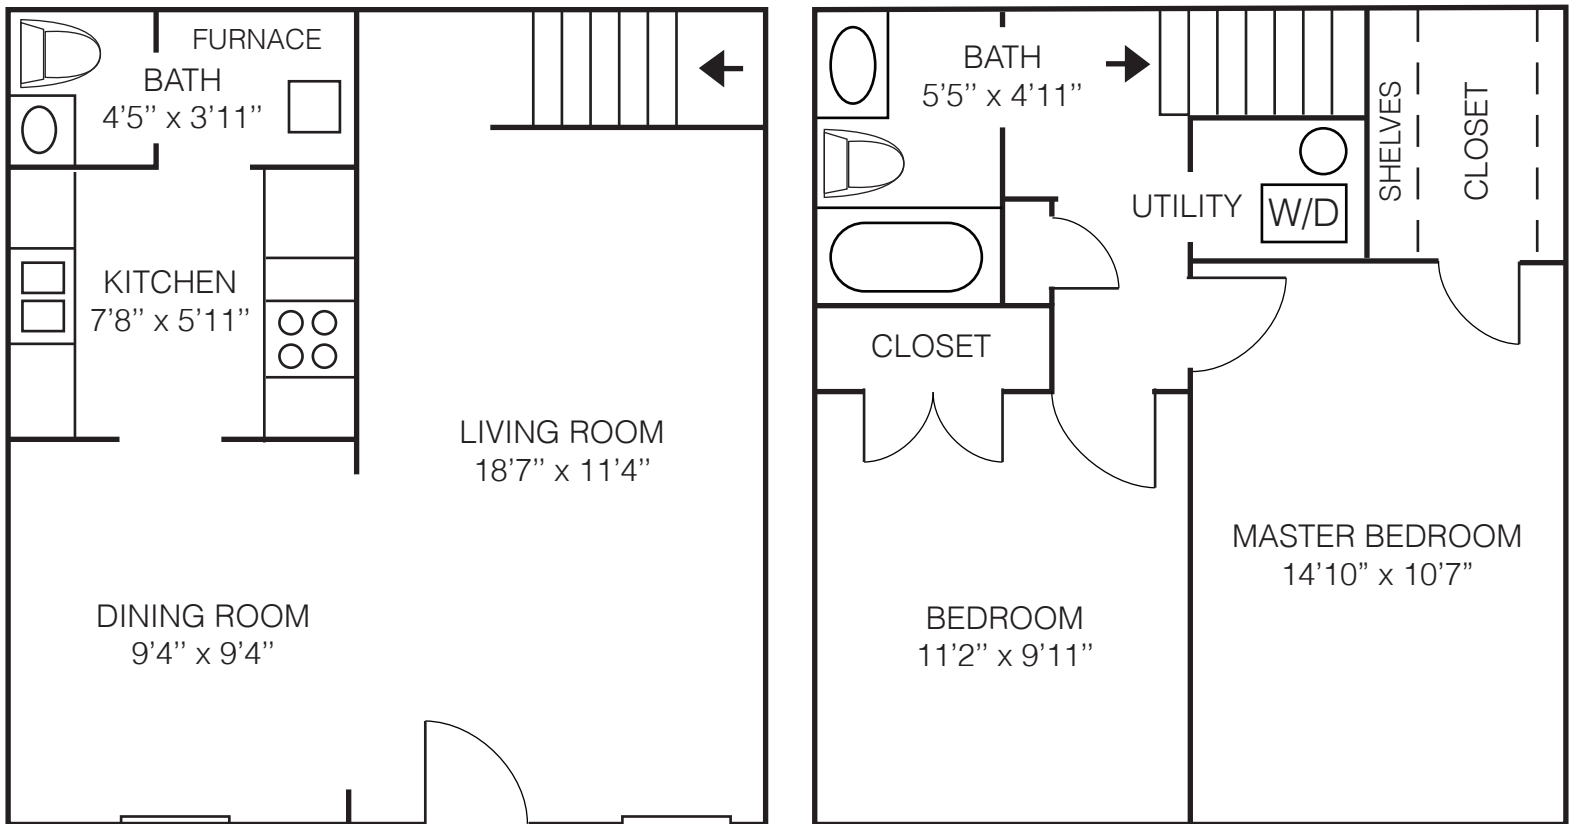

WINDSOR PARK ESTATES

www.windsorparkcopley.com
1335 Vale Drive, Suite H
Copley, OH 44321
(330) 666-6033

2 Bedroom Gas/Electric Suites
Room dimensions are approximate.

WINDSOR PARK ESTATES

www.windsorparkcopley.com
1335 Vale Drive, Suite H
Copley, OH 44321
(330) 666-6033

2 Bedroom All Electric Suites
Room dimensions are approximate.

WINDSOR PARK ESTATES

www.windsorparkcopley.com
1335 Vale Drive, Suite H
Copley, OH 44321
(330) 666-6033

3 Bedroom Suites
Room dimensions are approximate.