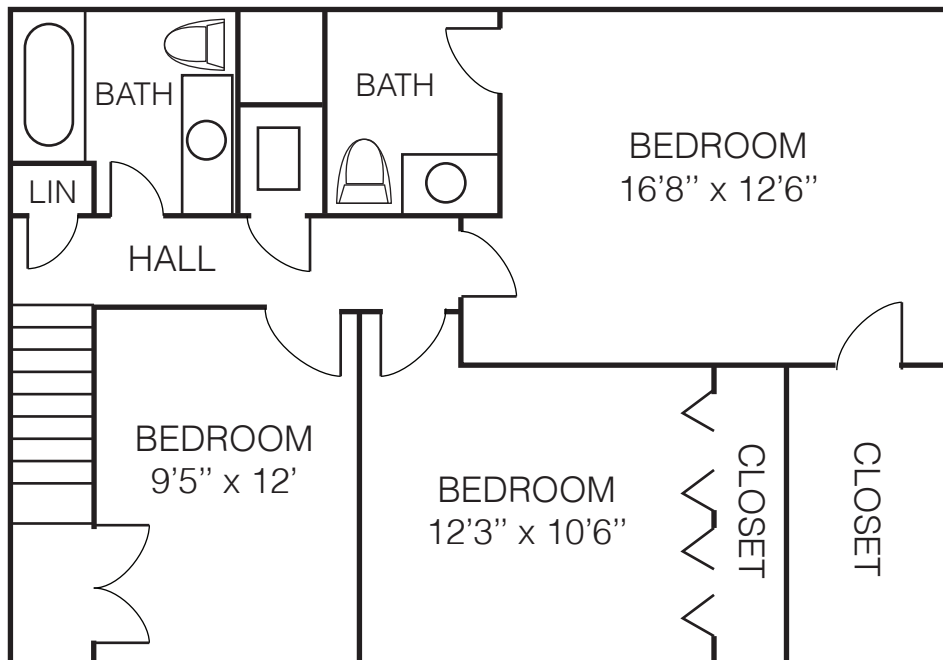

WINDSOR PARK ESTATES

www.windsorparkcopley.com
1335 Vale Drive, Suite H
Copley, OH 44321
(330) 666-6033

2 Bedroom Gas/Electric Suites
Room dimensions are approximate.

WINDSOR PARK ESTATES

www.windsorparkcopley.com
1335 Vale Drive, Suite H
Copley, OH 44321
(330) 666-6033

2 Bedroom All Electric Suites
Room dimensions are approximate.

WINDSOR PARK ESTATES

www.windsorparkcopley.com
1335 Vale Drive, Suite H
Copley, OH 44321
(330) 666-6033

3 Bedroom Suites
Room dimensions are approximate.