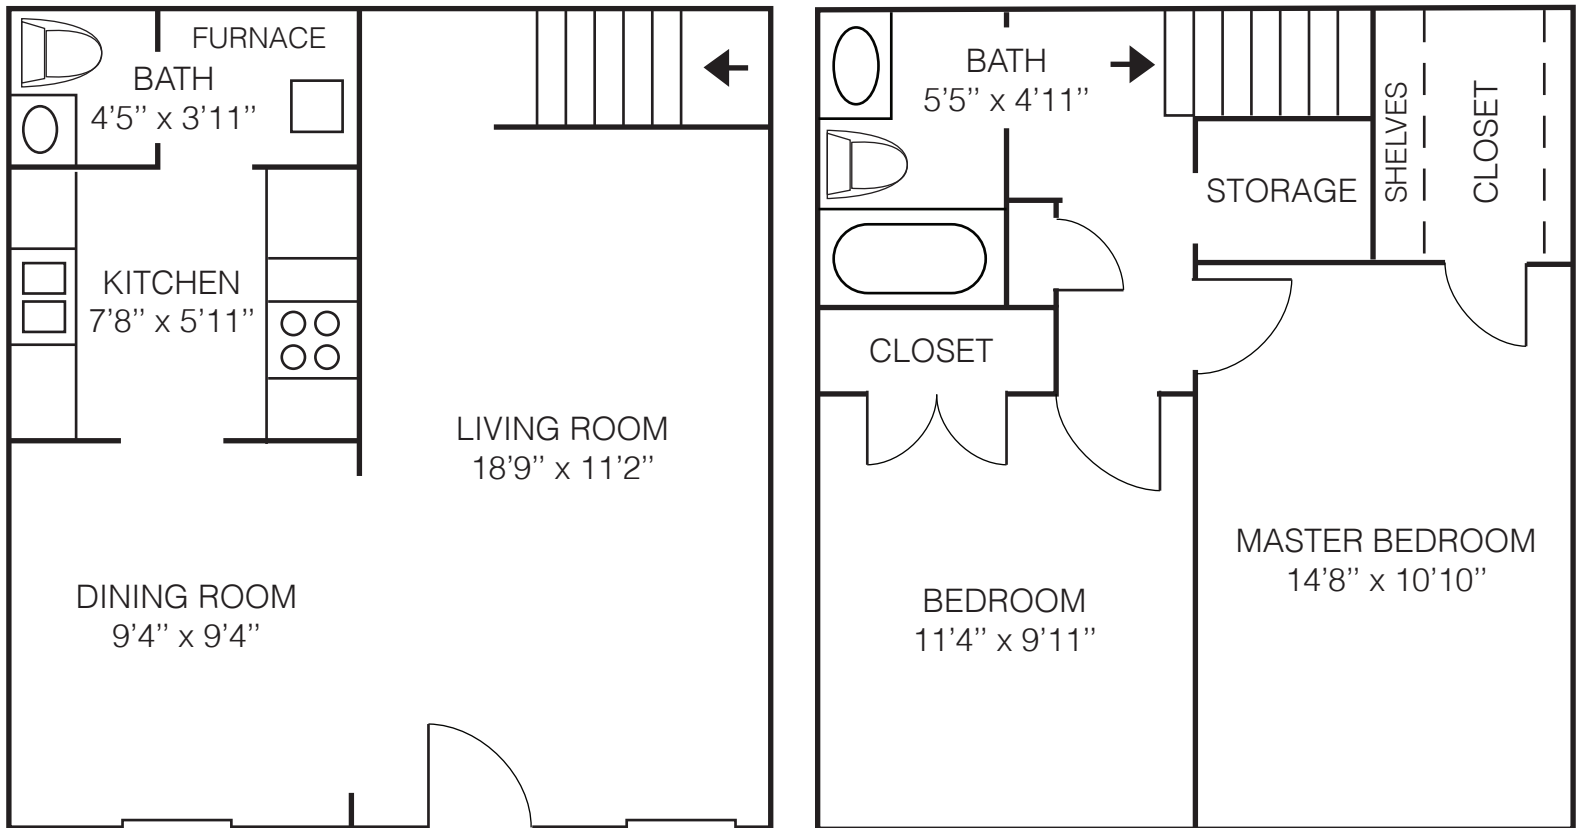

WINDSOR PARK ESTATES

www.windsorparkcopley.com
1335 Vale Drive, Suite H
Copley, OH 44321
(330) 666-6033

2 Bedroom Gas/Electric Suites
Room dimensions are approximate.

WINDSOR PARK ESTATES

www.windsorparkcopley.com
1335 Vale Drive, Suite H
Copley, OH 44321
(330) 666-6033

2 Bedroom All Electric Suites
Room dimensions are approximate.

WINDSOR PARK ESTATES

www.windsorparkcopley.com
1335 Vale Drive, Suite H
Copley, OH 44321
(330) 666-6033

3 Bedroom Suites
Room dimensions are approximate.