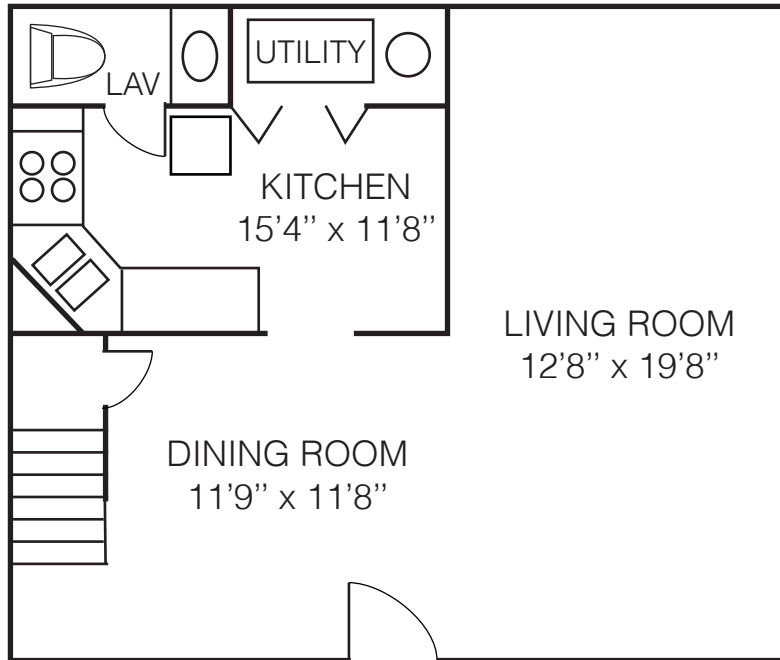

WINDSOR PARK ESTATES

www.windsorparkcopley.com
1335 Vale Drive, Suite H
Copley, OH 44321
(330) 666-6033

2 Bedroom Gas/Electric Suites
Room dimensions are approximate.

WINDSOR PARK ESTATES

www.windsorparkcopley.com
1335 Vale Drive, Suite H
Copley, OH 44321
(330) 666-6033

2 Bedroom All Electric Suites
Room dimensions are approximate.

WINDSOR PARK ESTATES

www.windsorparkcopley.com
1335 Vale Drive, Suite H
Copley, OH 44321
(330) 666-6033

3 Bedroom Suites
Room dimensions are approximate.